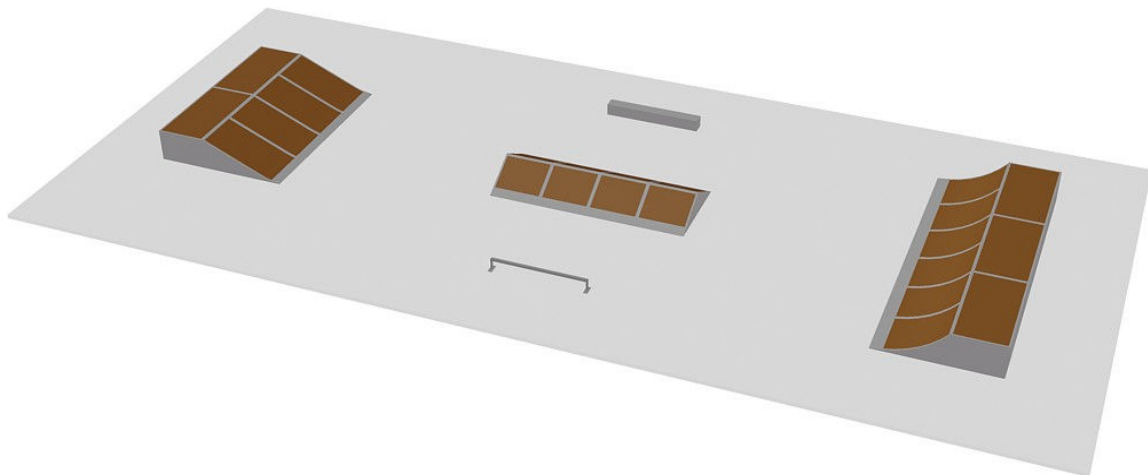

# SMALL AREA

## STANDARD SKATE PARK A5, 2015-1

Nice little park for both advanced skaters and inexperienced skaters. Good for manual-tricks, flip-tricks, transition-tricks, grinds, sliding, etc. The space is used as much as possible and yet it is not too full.

## STANDARD SKATE PARK A6, 2015-1

This is perhaps a slightly more difficult skate park as standard skate park A5, 2015-1, but also accessible for any type of skater. Transition-tricks, grinds, sliding, flip-tricks,... are just a few possibilities.

## STANDARD SKATE PARK E3, 2015-1

This skate park offers the most variation and is the personal favorite of Slick! There is a 20 cm high concrete platform which gives a skate plaza feeling and the halfpipe is a nice extra. This skatepark would be great for competitions and any type of skater can feel at home!