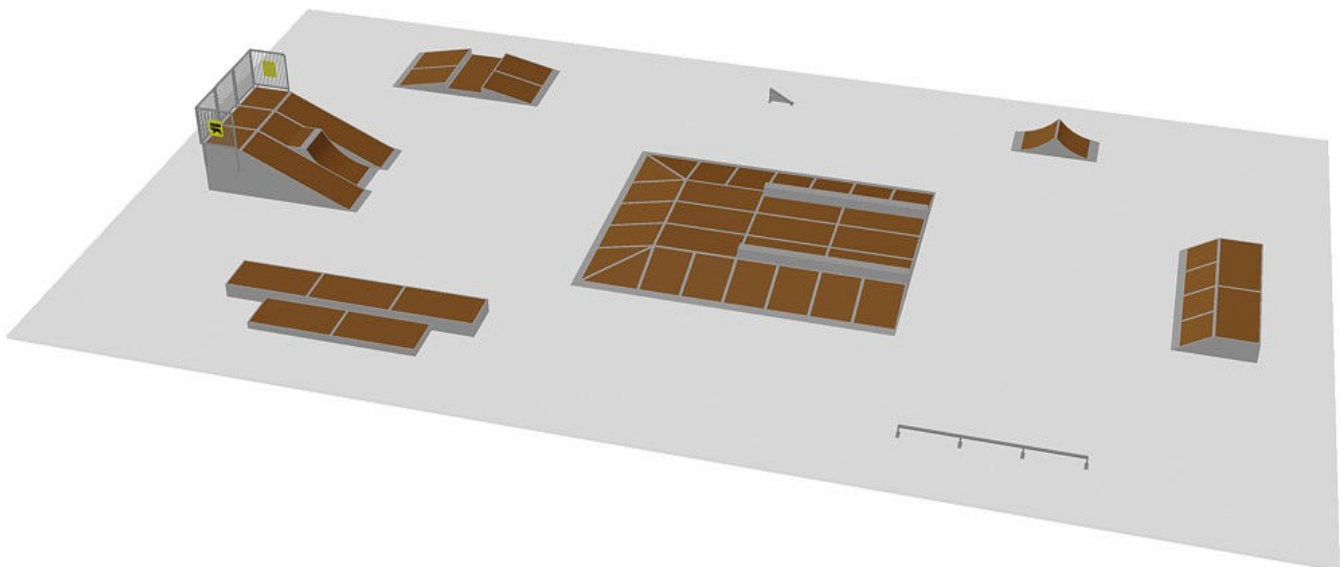

STANDARD SKATE PARK C4, 2015-1

Also a skate park with lots of variety and great opportunities to do. Fun park for beginning and more advanced skaters!