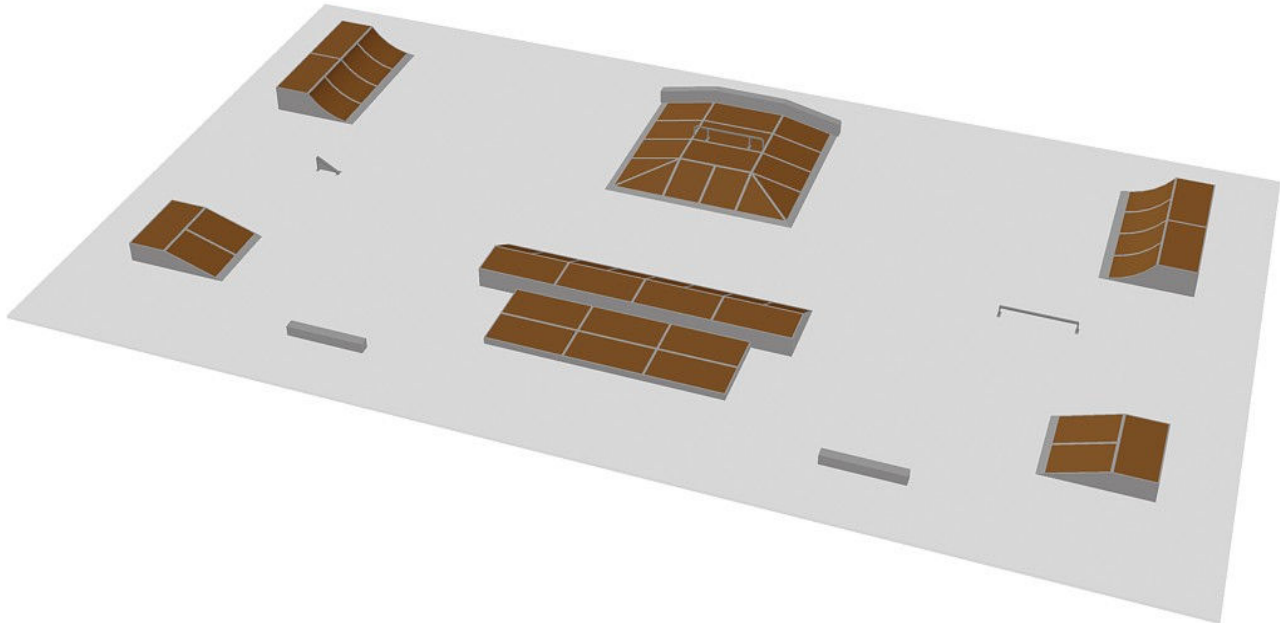

## STANDARD SKATE PARK A5, 2015-1

Nice little park for both advanced skaters and inexperienced skaters. Good for manual-tricks, flip-tricks, transition-tricks, grinds, sliding, etc. The space is used as much as possible and yet it is not too full.

## STANDARD SKATE PARK A6, 2015-1

This is perhaps a slightly more difficult skate park as standard skate park A5, 2015-1, but also accessible for any type of skater. Transition-tricks, grinds, sliding, flip-tricks,... are just a few possibilities.

# MEDIUM AREA

## STANDARD SKATE PARK C3, 2015-1

This skate park offers a lot of variation! Fun park for beginning and more advanced skaters, with nice skate lines. Skate park would also be suitable for competitions.