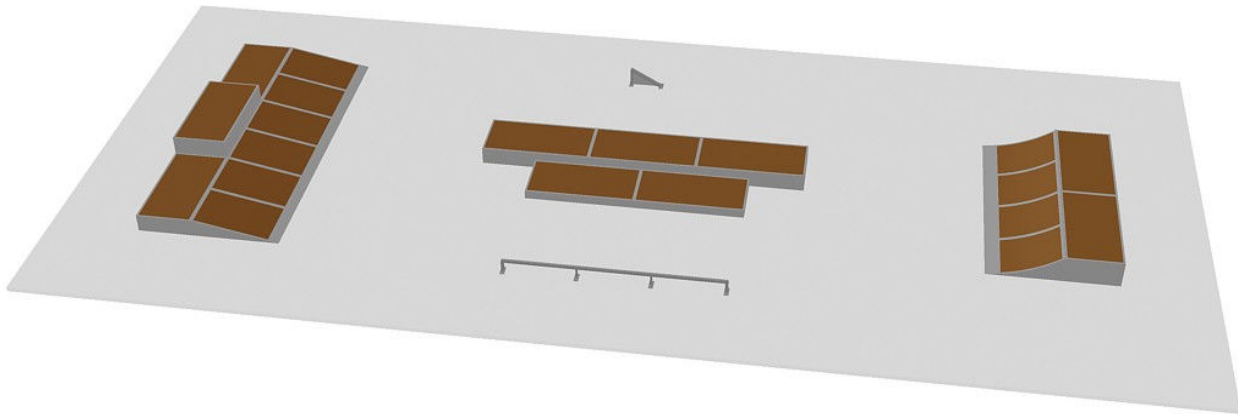

# NEW STANDARD PLAZA TYPE SKATEPARKS!

# SMALL AREA

## STANDARD SKATE PARK A5, 2015-1

Nice little park for both advanced skaters and inexperienced skaters. Good for manual-tricks, flip-tricks, transition-tricks, grinds, sliding, etc. The space is used as much as possible and yet it is not too full.

## STANDARD SKATE PARK E3, 2015-1

This skate park offers the most variation and is the personal favorite of Slick! There is a 20 cm high concrete platform which gives a skate plaza feeling and the halfpipe is a nice extra. This skatepark would be great for competitions and any type of skater can feel at home!